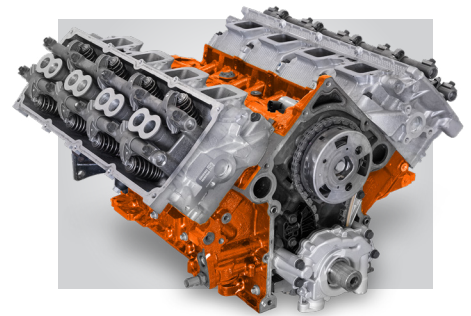

392 HEMI

LEGENDARY PROTECTION.

GET MOPAR® 6.4L HEMI® V8 ENGINES
BACKED BY A POWERFUL WARRANTY.

WE'RE NOT LIKE O.E. WE ARE O.E.

FCA US reserves the right to make changes at any time, without notice or obligation, to part numbers, prices and product availability.

6.4L HEMI® V8 engines are not only bad to the bone, they're also authentic to the core. These next-level engines are built to O.E. proprietary specifications. Plus, the Mopar® warranty provides some of the most comprehensive coverage out there.

THE MOPAR ADVANTAGE. 6.4L HEMI V8 ENGINES

- ▶ Built to proprietary O.E. specifications
- ▶ Backed by 3-Year/100,000-Mile Powertrain Limited Warranty - no commercial or fleet restrictions!
- ▶ Drop-ship delivery available
- ▶ Hassle-free core return policy